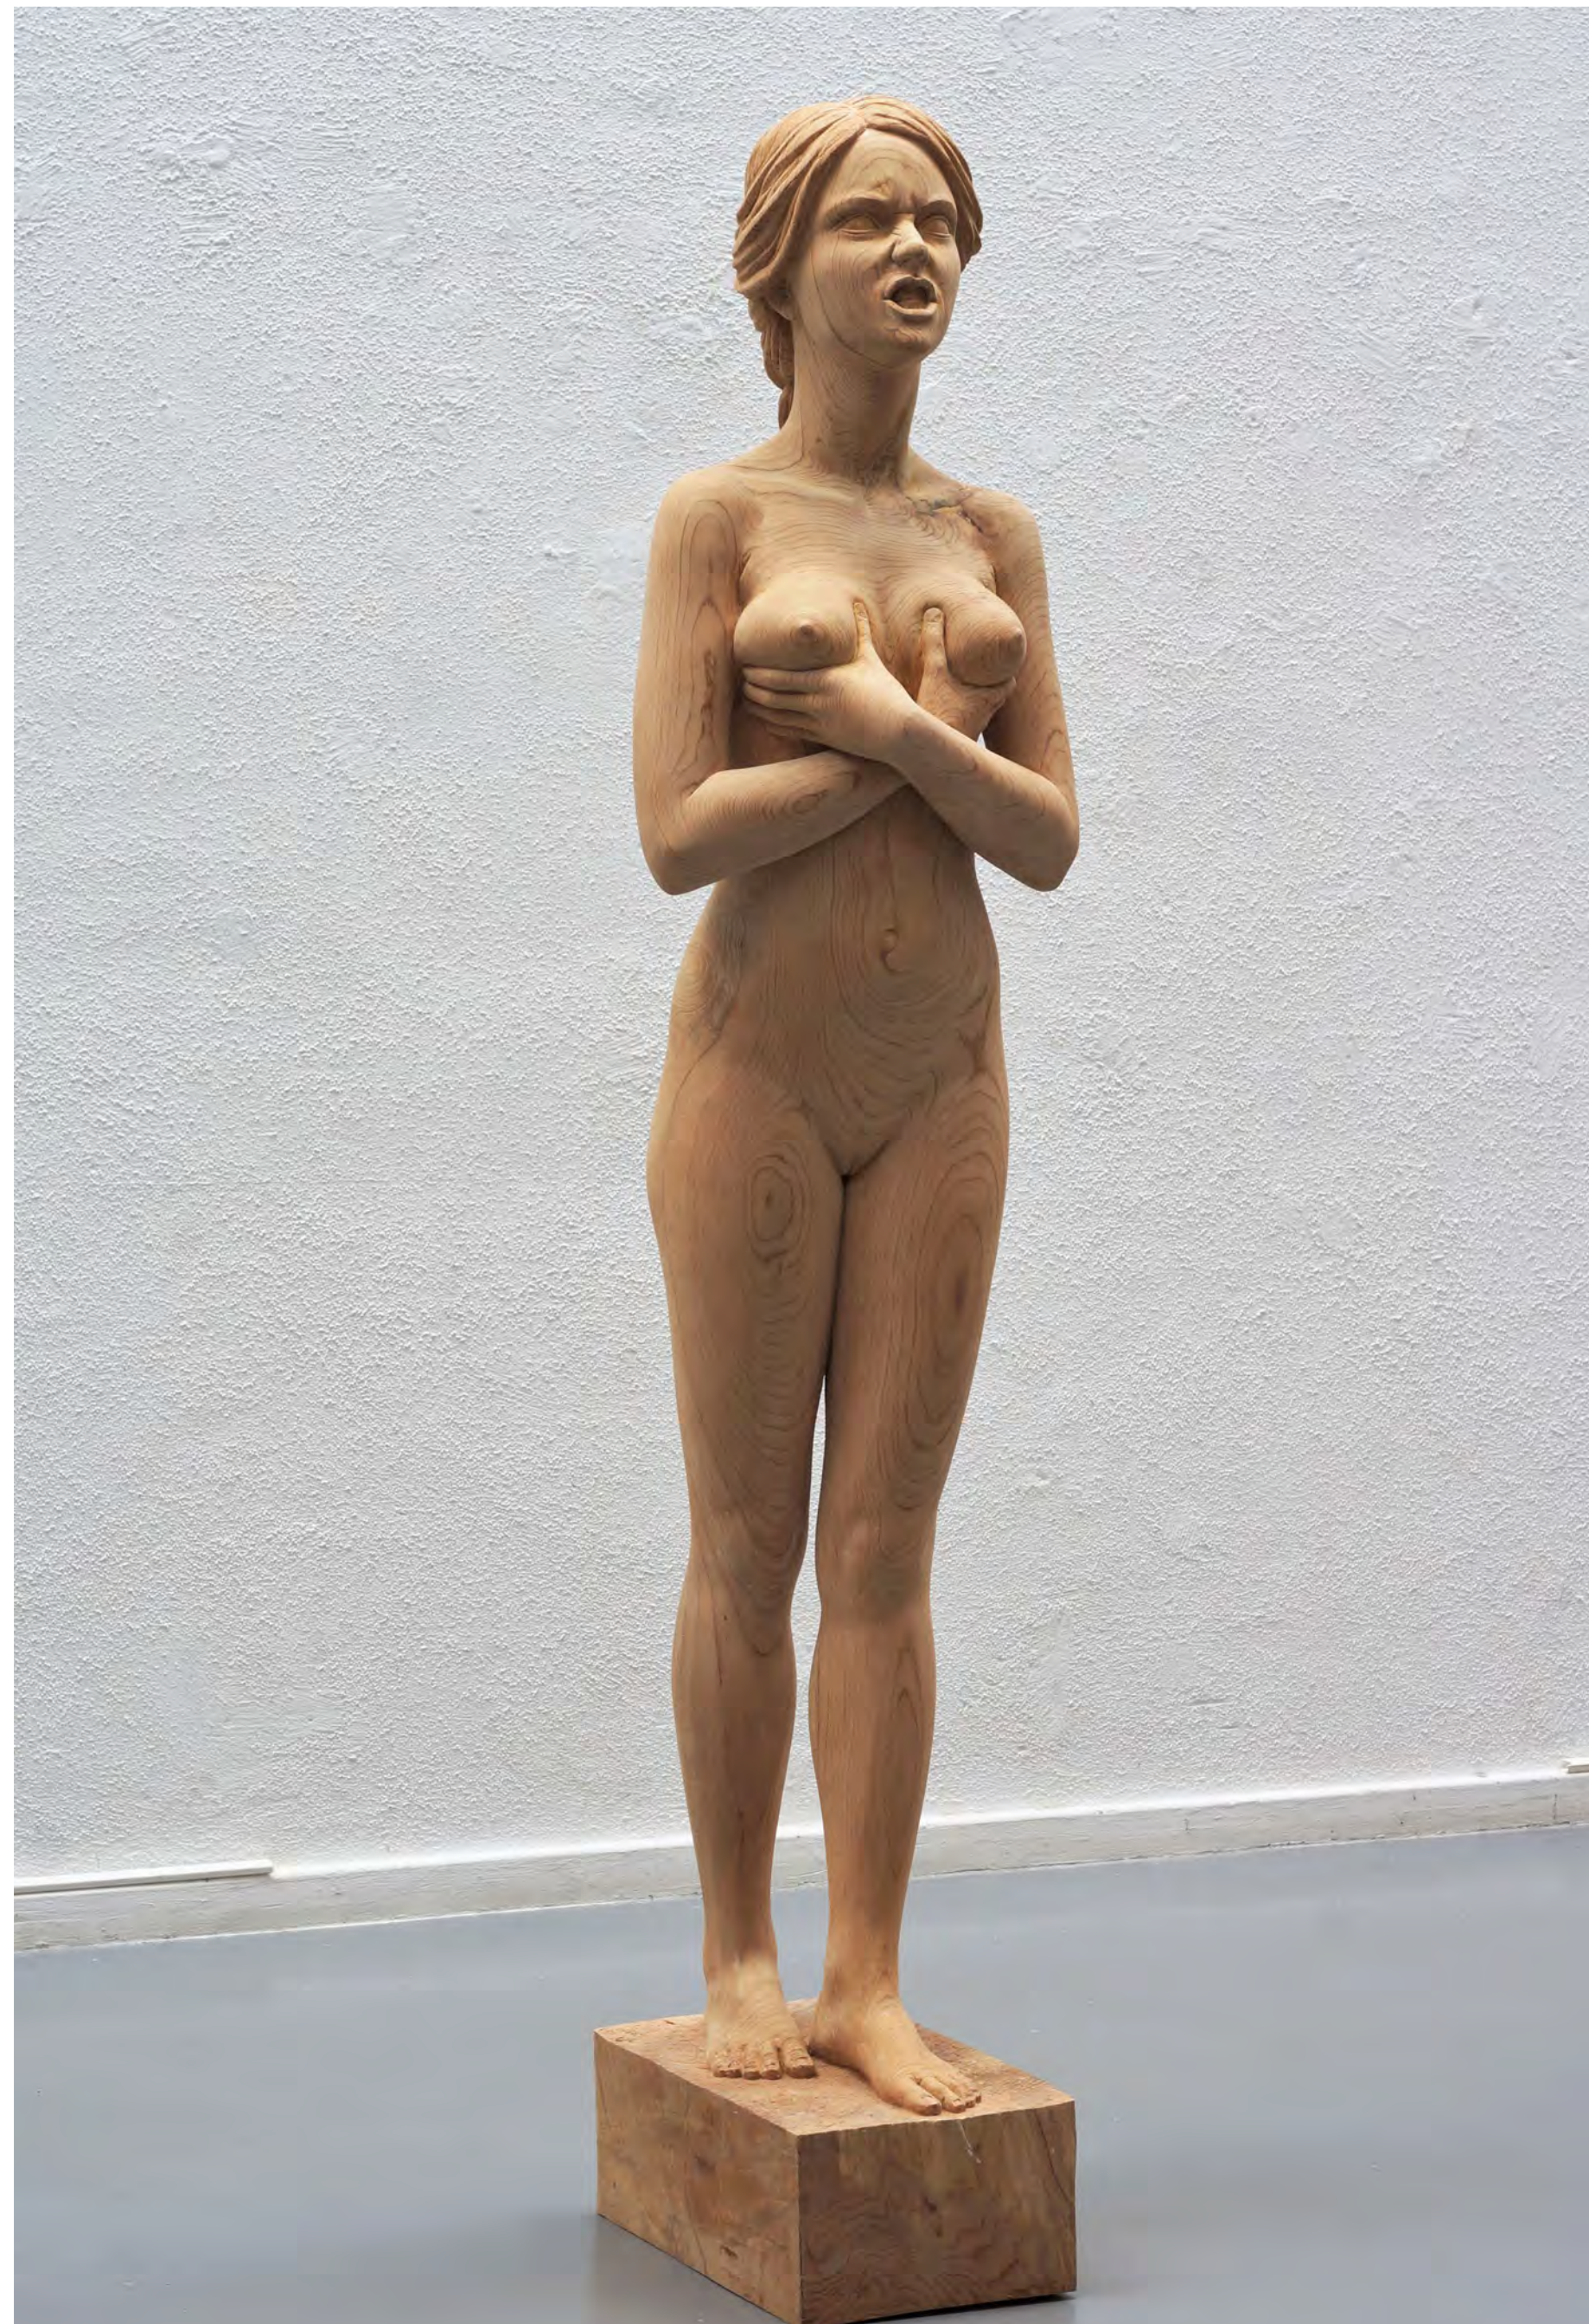

WE CAN'T GO BACK

group exhibition

November 26 - December 24 2020

AMSTERDAM ART WEEKEND

Opening: Thursday November 26, 5 - 8 pm

Friday November 27, 12 - 6 pm

Saturday November 28, 12 - 6 pm

Sunday November 29, 12 - 5 pm

Elisabet Stienstra, Virgin of Obscene Words, 2017, cedar wood.

ARNULF RAINER
ELISABET STIENSTRA
JUGO MITEVSKI
EMMA TALBOT
HANS HOVY
BENJAMIN ROTH

We're looking forward to the opening and are happy to provide a safe welcome with plenty of space for maintaining distance. For that reason we kindly ask that you respond to this invitation by mailing: info@galerieonrust.nl and letting us know whether you will be present and if so, during which time slot: 5-6 pm, 6-7 pm or 7-8 pm?

Arnulf Rainer, No title, 2012, ink and acrylic on paper.

Hans Hovy, King of Sculpture II, 2017-2019, alabaster and soapstone, 52,2 x 58 x 45,3 cm

We Can't Go Back

Looking, recoiling, being seduced. We Can't Go Back is a group exhibition comprised of works in which the tension between beauty and the transitory, and between strength and vulnerability, is heightened while it nonetheless remains elusive at the same time. In his tactile alabaster sculptures Hans Hovy, for instance, plays subtly with the notions of curiosity, desire and voyeurism. And in a life-size female nude, Elisabet Stienstra combines gentle and highly seductive refinement with ferocity. That elusiveness also surfaces in the abstract works of Benjamin Roth and Jugoslav Mitevski, who make their delicate and sensitive sculptures in fact with crude building materials. But We Can't Go Back is also about the times in which we live, with supposed certainties disappearing; when nothing is what it seems and new developments are making us look at the world differently once and for all. We can't go back. But we can go forwards, writes Emma Talbot on one of her drawings. It won't be the same. It could get better.